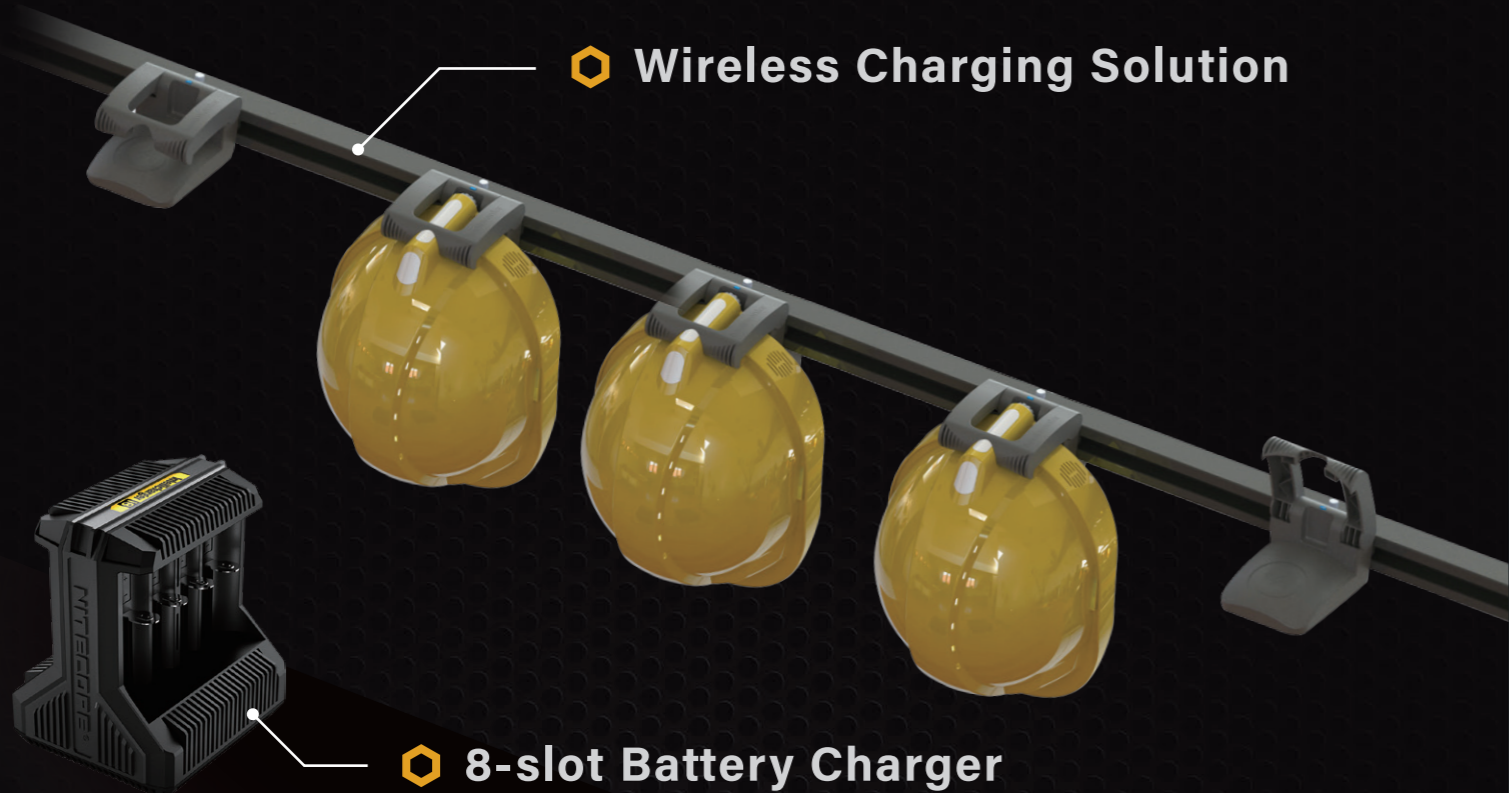

Wireless Charging Solution

8-slot Battery Charger

Can Work With Dastrack Collision Prevention Function

Alert system will notify both machine operators and workers to prevent collision.

Enhance Workers' Safety, Saving Cost, and Maximizing Efficiency