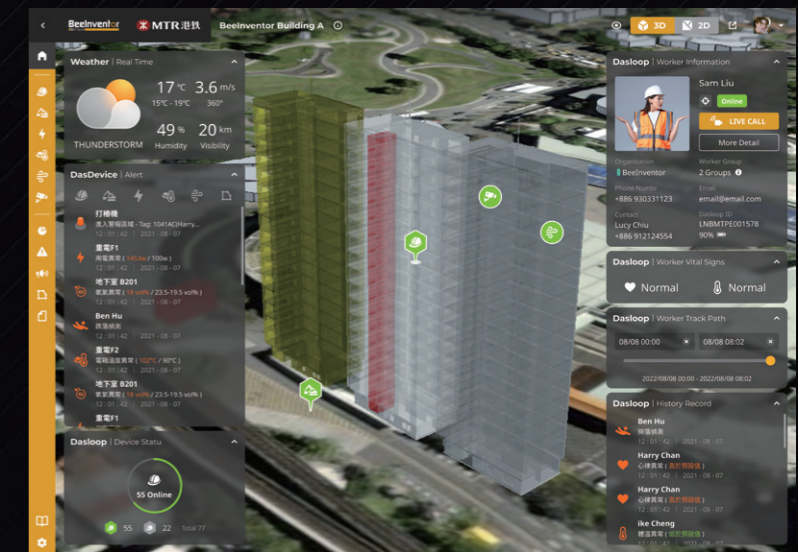

Public Announcement

Announce pre-recorded audio messages to all or selected workers at work.

Area Management

Any specific zones can be set to restricted areas or dangerous areas to prevent potential incidents from happening

Cloud Management Platform

The Digital Transformation of Construction Sites

PC, tablets or mobile phones can be connected to the smart cloud management platform. With clean and user-friendly interface, site management can be easy and efficient.