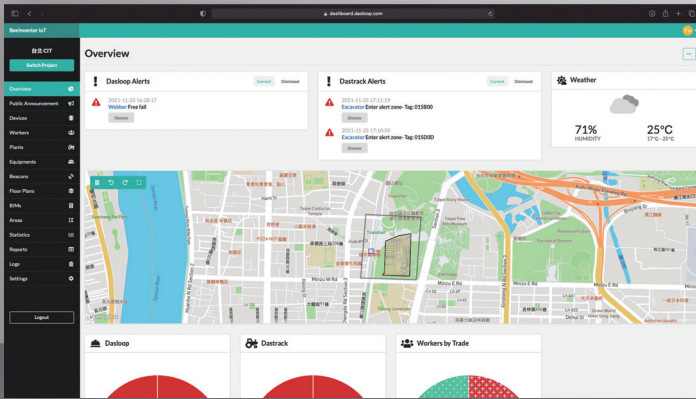

BeelInventor IoT Platform

▲ **Project Version** | Simple interface, easy to experience remote site management using IoT

▲ **Enterprise Version** | More applications and detailed access control setting for larger projects and organisations. VR type interface. Comprehensive IoT devices integrated.

Function	Project Ver.	Enterprise Ver.
Dasloop Live Call	One to One	One to Many
BIM	✓	✓
CCTV	✓	✓
Indoor Positioning	✓	✓
Dasloop Dastrack Daspower Dastemp	✓	✓
Dasair		✓
3D building interaction		✓
Enterprise collaboration		✓
Member access control settings		✓
Area attendance dashboard		✓
Restricted / Danger areas voice alert		✓
Consolidated project information summary		✓